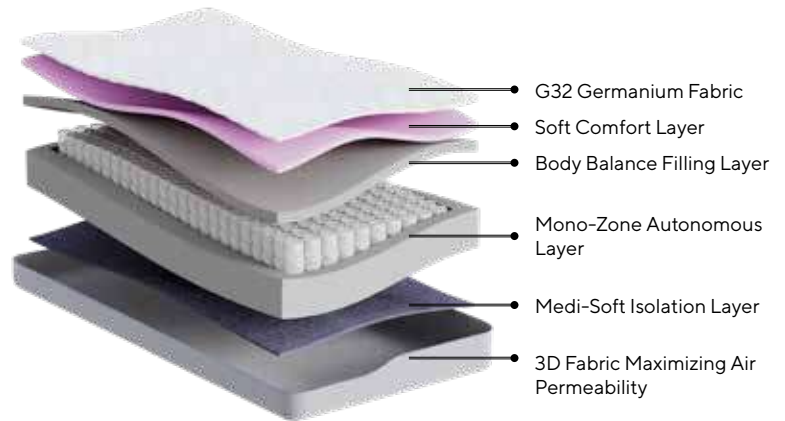

Triple Support Layers