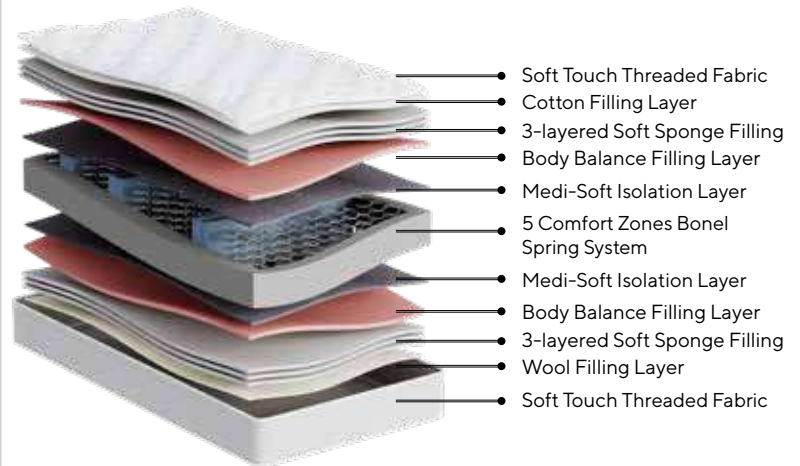

4D Support System

90x190x24cm • 90x200x24cm • 100x200x24cm • 120x200x24cm

Miracle of Wool on the Winter Side

Winter side of the bed is made with wool filling layer.

Natural Cotton at the Summer Side

Summer side of the bed is made with cotton filling layer.