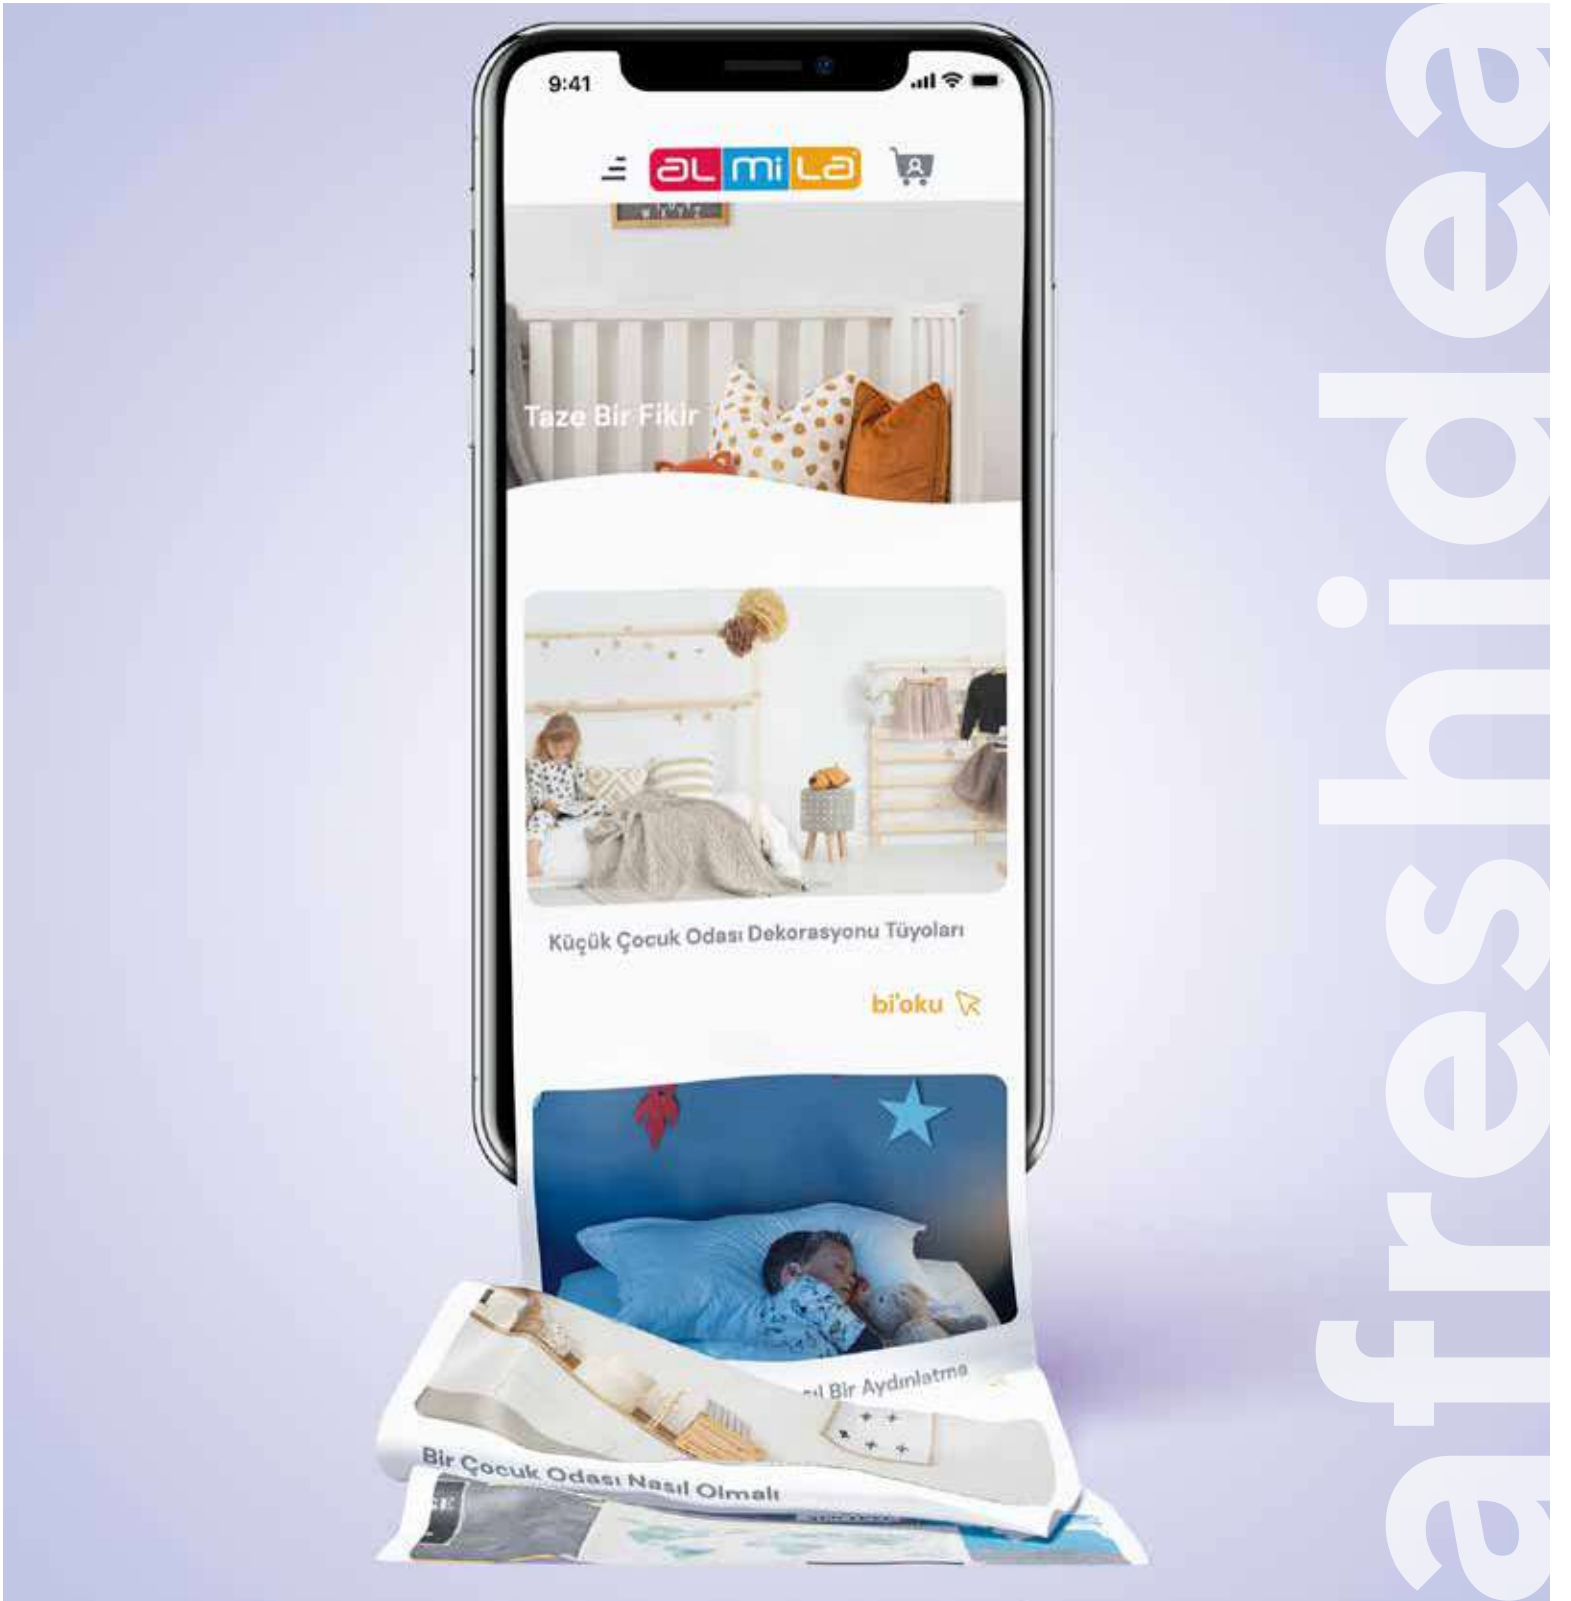

Scan the QR code to
access our latest blog posts.